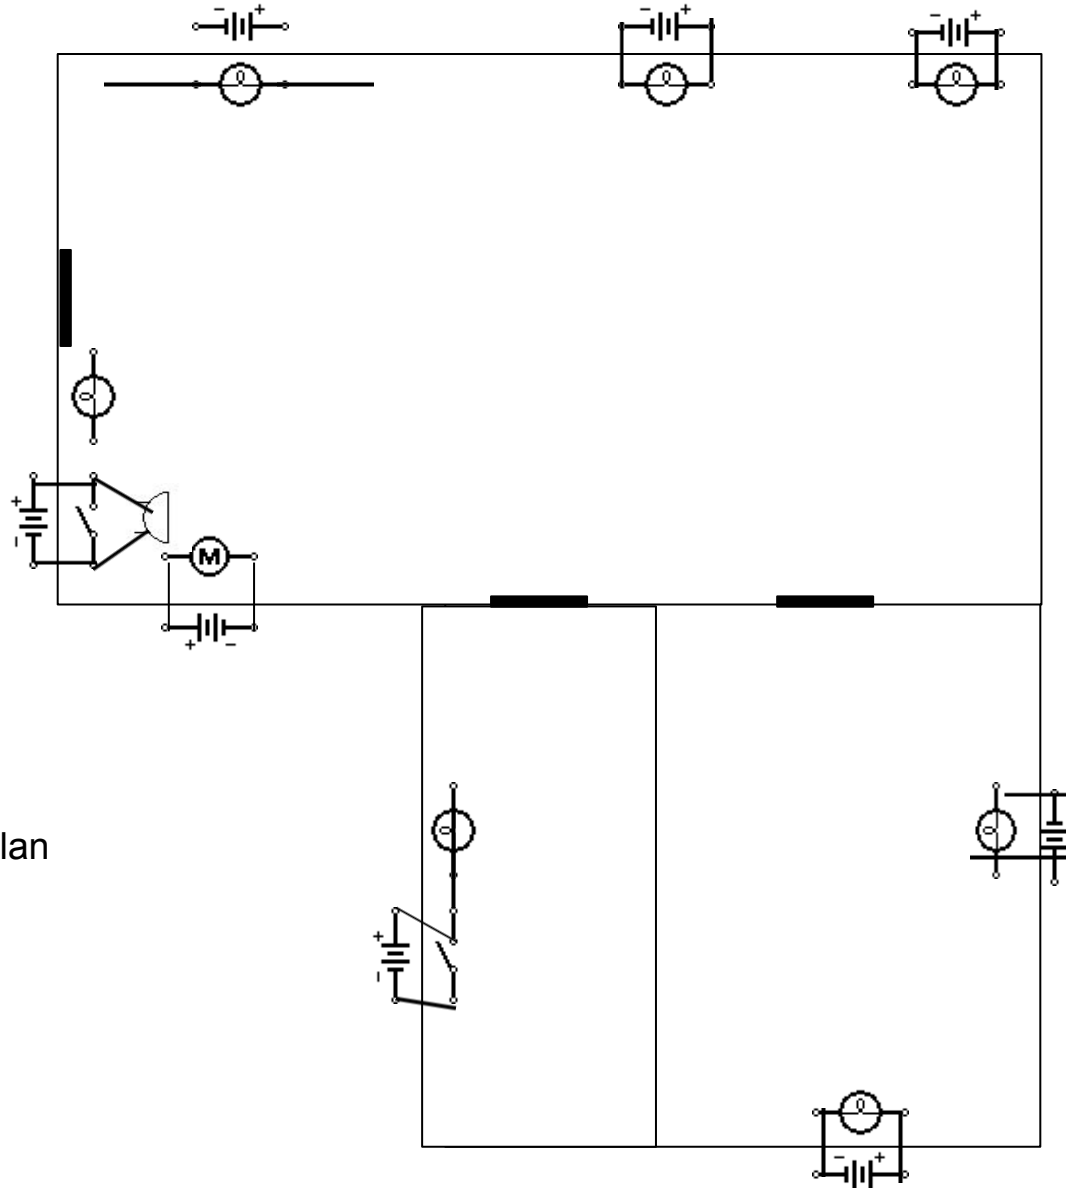

Lightbulb

2 Cell Battery

Wire

Buzzer

Switch

Motor

Door

ORIGINAL SPACE STATION SCHEMATIC